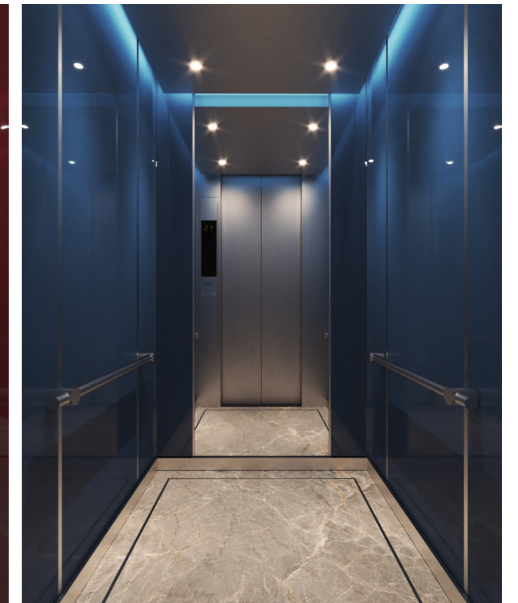

Side walls: Mirror Stainless Steel with Blue Super Mirror
Rear wall: Blue Super Mirror with Light Champagne Satin
Ceiling: Light Champagne Satin
Floor: Artificial Granite