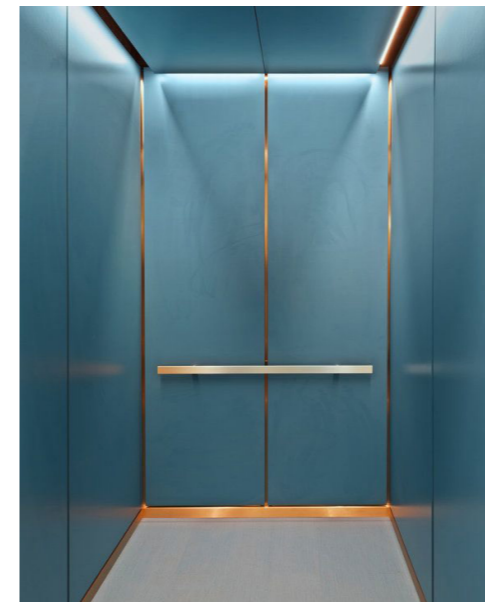

Side walls: Mirror Stainless Steel with Blue Super Mirror
Rear wall: Blue Super Mirror with Light Champagne Satin
Ceiling: Light Champagne Satin
Floor: Artificial Granite