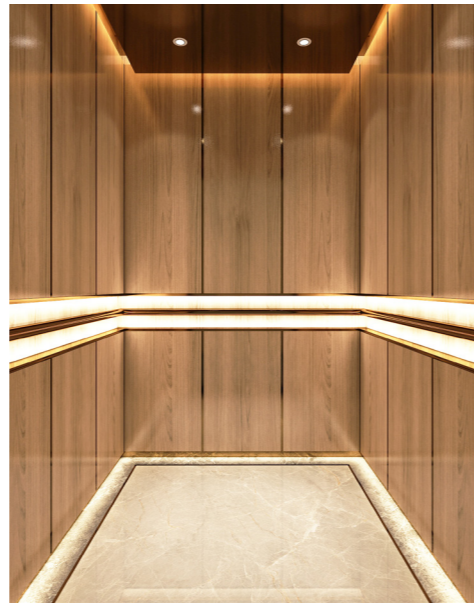

## Standard interior design

**Side walls:** Hairline Stainless Steel  
**Rear wall:** Hairline Stainless Steel  
**Ceiling:** Hairline Stainless Steel  
**Floor:** Black Artificial Granite

**Side walls:** Imitation Wood pattern  
**Rear wall:** Mirror Stainless Steel with Imitation Wood pattern  
**Ceiling:** Hairline Stainless Steel  
**Floor:** Artificial Granite