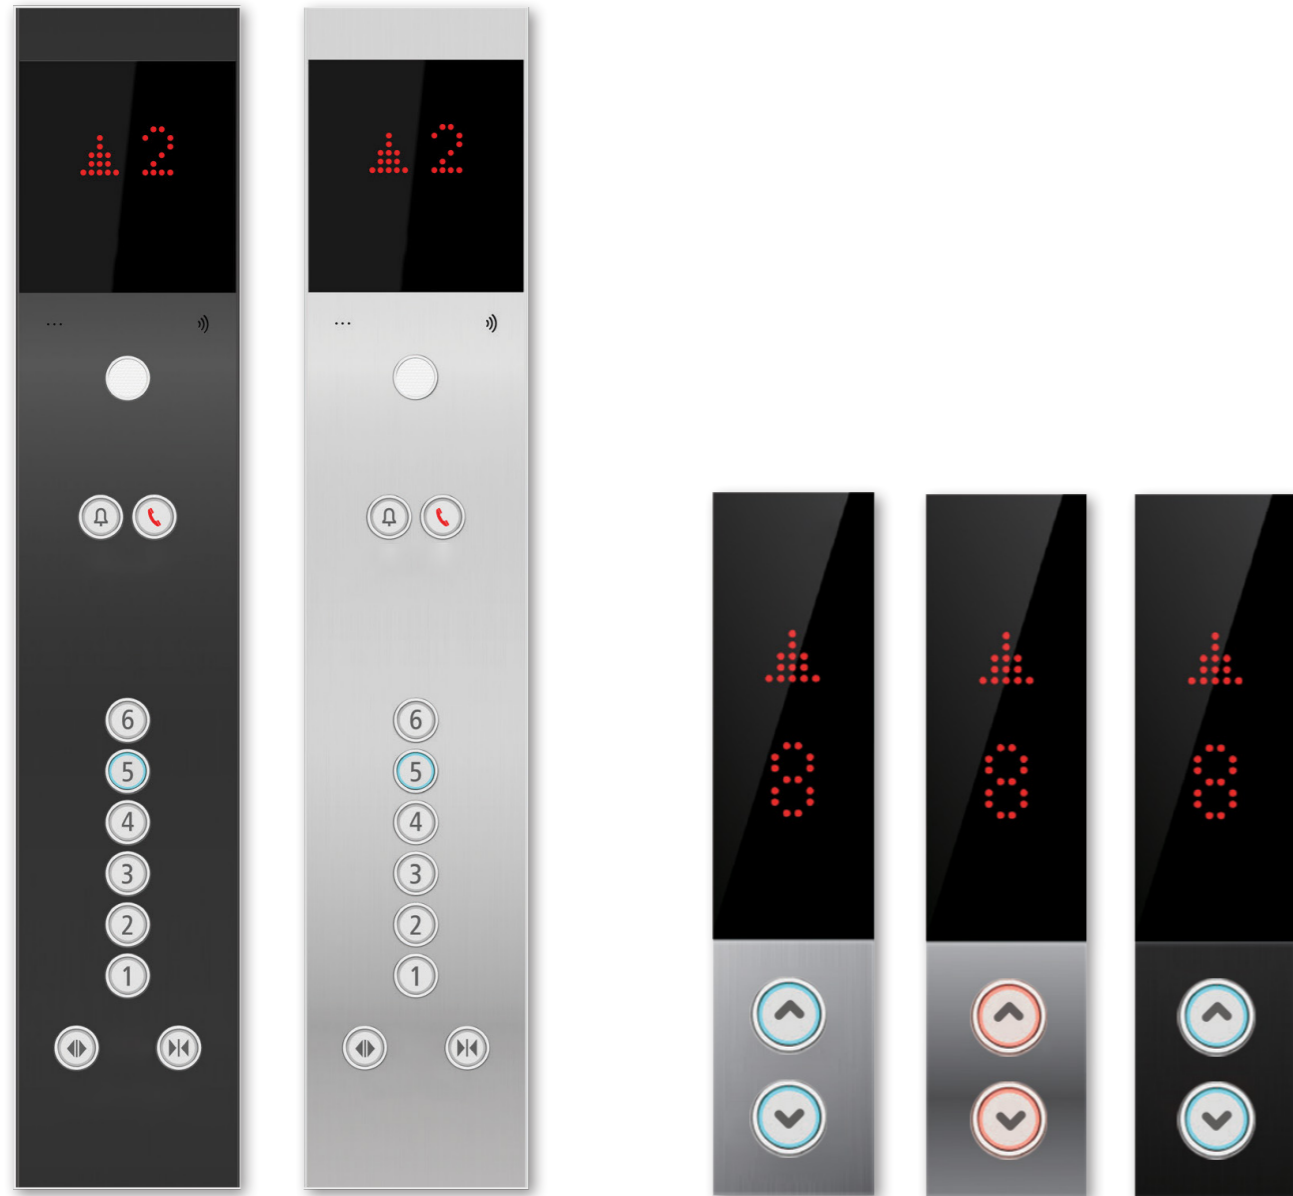

Car operating panels and landing fixtures