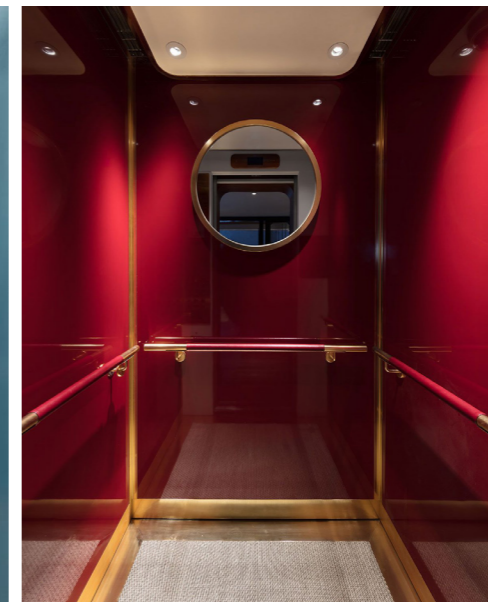

Side walls: Mirror Stainless Steel with Red Super Mirror
Rear wall: Red Super Mirror with Light Champagne Satin
Ceiling: Light Champagne Satin
Floor: Artificial Granite