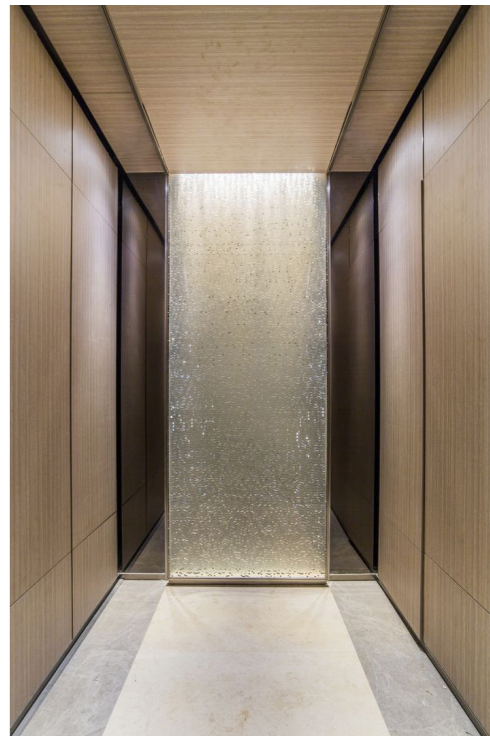

**Side walls:** Mirror Stainless Steel with Red Super Mirror  
**Rear wall:** Red Super Mirror with Light Champagne Satin  
**Ceiling:** Light Champagne Satin  
**Floor:** Artificial Granite

**Side walls:** Mirror Stainless Steel with Blue Super Mirror  
**Rear wall:** Blue Super Mirror with Light Champagne Satin  
**Ceiling:** Light Champagne Satin  
**Floor:** Artificial Granite

**Side walls:** Mirror Stainless Steel with Hairline Stainless Steel  
**Rear wall:** Imitation Wood pattern  
**Ceiling:** Mirror Stainless Steel & LED line lighting  
**Floor:** Artificial Granite

**Side walls:** Imitation Wood pattern & LED line lighting  
**Rear wall:** Imitation Wood pattern  
**Ceiling:** Mirror Stainless Steel & LED line lighting  
**Floor:** Artificial Granite

**Side walls:** Mirror Stainless Steel with Blue Super Mirror  
**Rear wall:** Blue Super Mirror with Light Champagne Satin  
**Ceiling:** Light Champagne Satin  
**Floor:** Artificial Granite

**Side walls:** Mirror Stainless Steel with Red Super Mirror  
**Rear wall:** Red Super Mirror with Light Champagne Satin  
**Ceiling:** Light Champagne Satin  
**Floor:** Artificial Granite